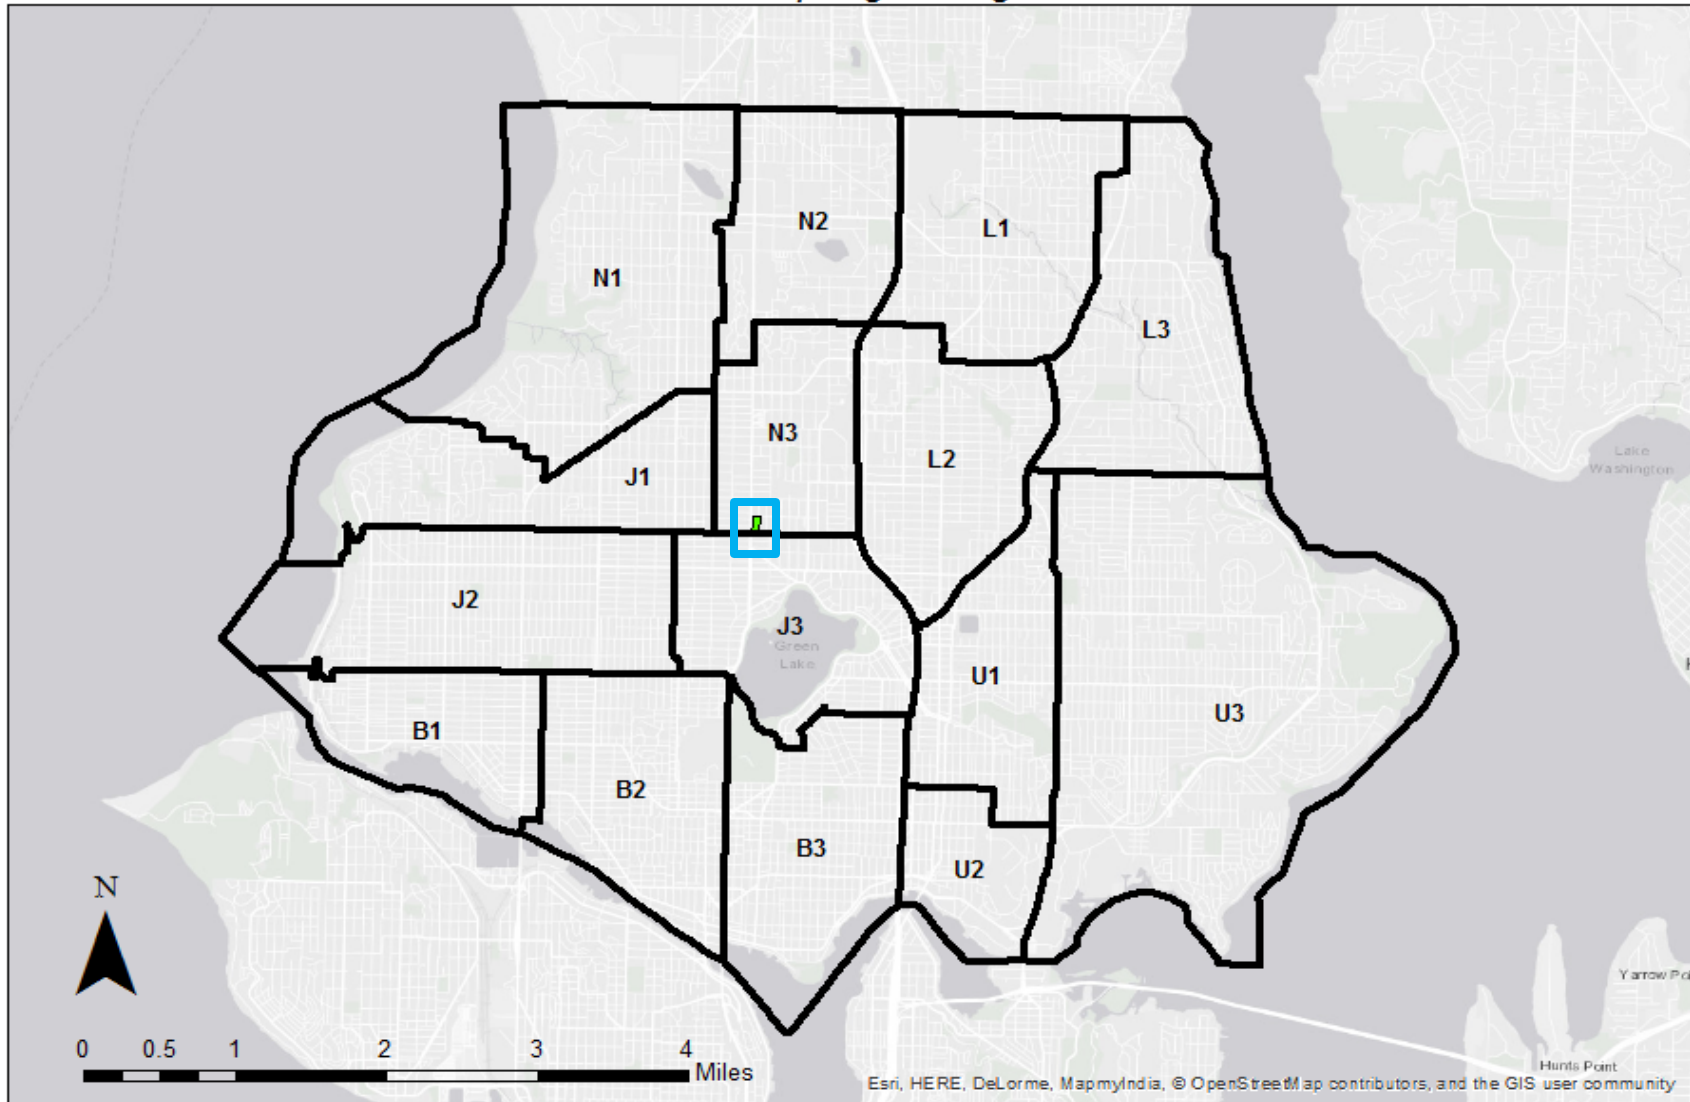

Licton Springs Village

**Calls for service are those that are responded to by officers dispatched to the field at the request of the public. Officer-Generated events take place when officers are allocated to locations for directed patrol by their command.